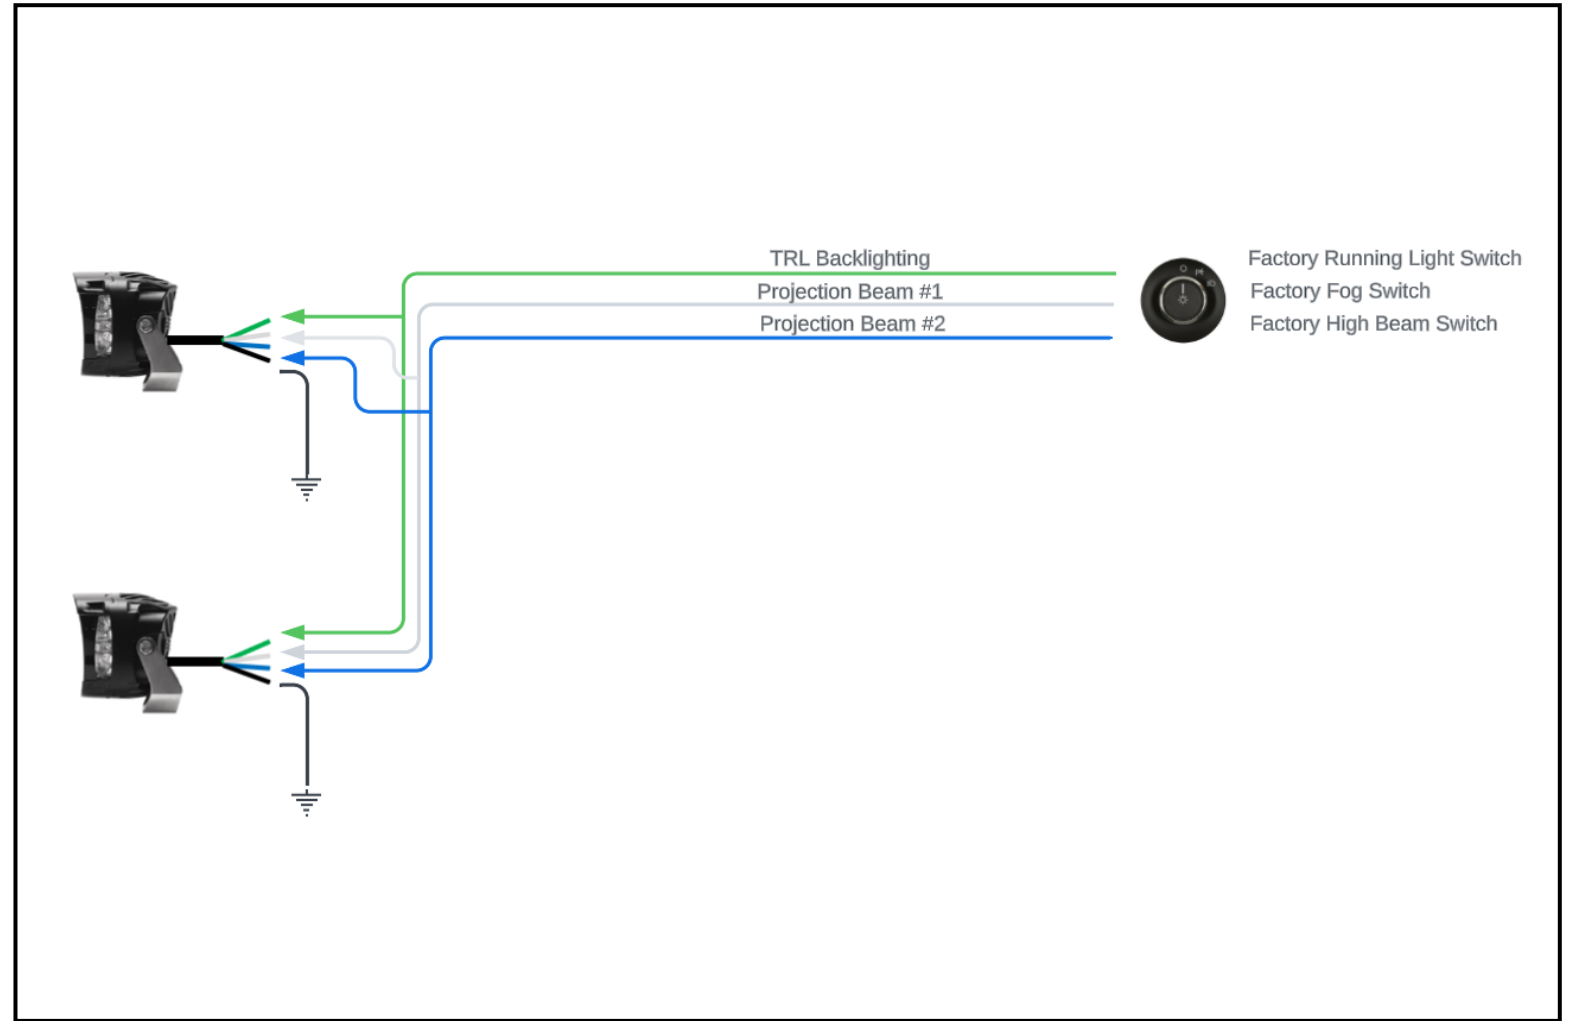

Projection Beam #1	Aftermarket Dash Switch
Projection Beam #2	Aftermarket Dash Switch
TRL	Aftermarket Dash Switch

Full independent control using 3-way switch + Factory.

SKU	Beam	Projection Beam #1	Projection Beam #2	TRL
PM431	Spot	Low	High	Yes
PM451	Flood	Low	High	Yes
PM411	Combo	Flood	Spot/Flood	Yes
PM461 PM471	SAE	SAE J583	Spot/SAE Fog	Yes

Projection Beam #1	Aftermarket 3-way Dash Switch
Projection Beam #2	Aftermarket 3-way Dash Switch
TRL	Factory Running Light Switch

Full independent control using 1 switch + Factory.

SKU	Beam	Projection Beam #1	Projection Beam #2	TRL
PM431	Spot	Low	High	Yes
PM451	Flood	Low	High	Yes
PM411	Combo	Flood	Spot/Flood	Yes
PM461 PM471	SAE	SAE J583	Spot/SAE Fog	Yes

Projection Beam #1	Factory Fog Switch
Projection Beam #2	Aftermarket Dash Switch
TRL	Factory Running Light Switch

Full independent control using Factory only.

SKU	Beam	Projection Beam #1	Projection Beam #2	TRL
PM431	Spot	Low	High	Yes
PM451	Flood	Low	High	Yes
PM411	Combo	Flood	Spot/Flood	Yes
PM461 PM471	SAE	SAE J583	Spot/SAE Fog	Yes

Projection Beam #1	Factory Fog Switch
Projection Beam #2	Factory High Beam Switch
TRL	Factory Running Light Switch

Non independent projection control using 2 switches. (All-on)

SKU	Beam	Projection Beam #1	Projection Beam #2	TRL
PM431	Spot	Low	High	Yes
PM451	Flood	Low	High	Yes
PM411	Combo	Flood	Spot/Flood	Yes
PM461 PM471	SAE	SAE J583	Spot/SAE Fog	Yes