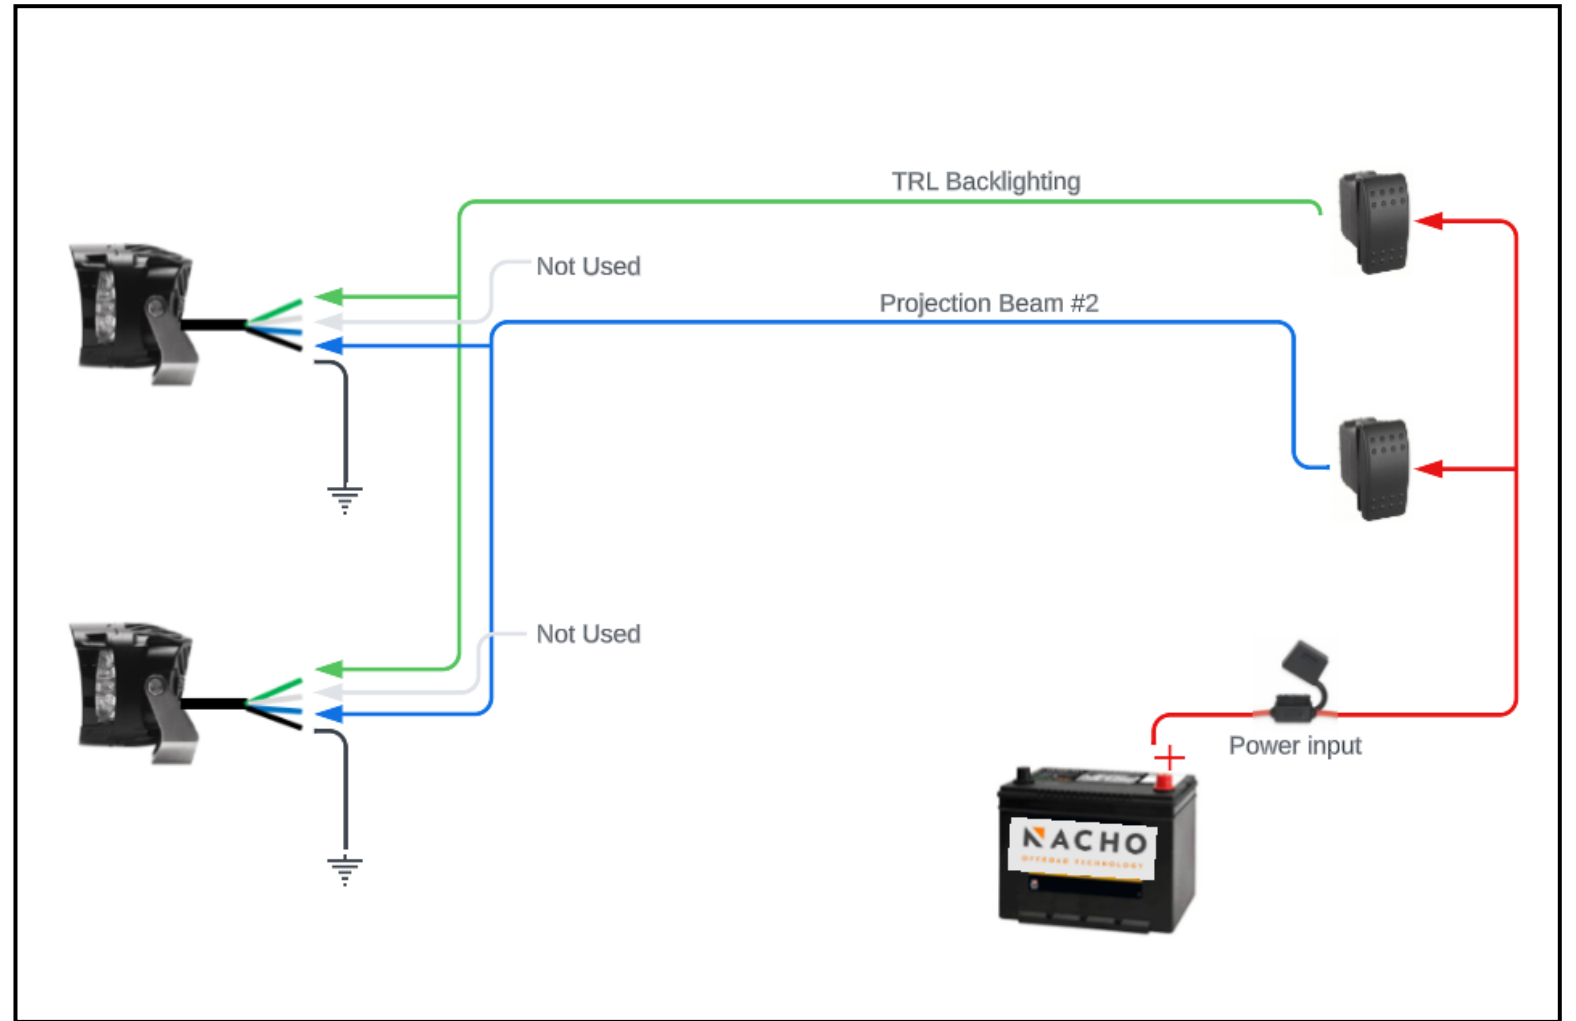

Projection Beam #1	Aftermarket 3-way Dash Switch
Projection Beam #2	Aftermarket 3-way Dash Switch
TRL	Factory Running Light Switch

Full independent control using 1 switch + Factory.

SKU	Beam	Projection Beam #1	Projection Beam #2	TRL
PM431	Spot	Low	High	Yes
PM451	Flood	Low	High	Yes
PM411	Combo	Flood	Spot/Flood	Yes
PM461 PM471	SAE	SAE J583	Spot/SAE Fog	Yes

Projection Beam #1	Factory Fog Switch
Projection Beam #2	Aftermarket Dash Switch
TRL	Factory Running Light Switch

Full independent control using Factory only.

SKU	Beam	Projection Beam #1	Projection Beam #2	TRL
PM431	Spot	Low	High	Yes
PM451	Flood	Low	High	Yes
PM411	Combo	Flood	Spot/Flood	Yes
PM461 PM471	SAE	SAE J583	Spot/SAE Fog	Yes

Projection Beam #1	Factory Fog Switch
Projection Beam #2	Factory High Beam Switch
TRL	Factory Running Light Switch

Non independent projection control using 2 switches. (All-on)

SKU	Beam	Projection Beam #1	Projection Beam #2	TRL
PM431	Spot	Low	High	Yes
PM451	Flood	Low	High	Yes
PM411	Combo	Flood	Spot/Flood	Yes
PM461 PM471	SAE	SAE J583	Spot/SAE Fog	Yes

Projection Beam #1	N/A
Projection Beam #2	Aftermarket Dash Switch
TRL	Aftermarket Dash Switch

Non independent projection control using 1 switch + Factory.

SKU	Beam	Projection Beam #1	Projection Beam #2	TRL
PM431	Spot	Low	High	Yes
PM451	Flood	Low	High	Yes
PM411	Combo	Flood	Spot/Flood	Yes
PM461 PM471	SAE	SAE J583	Spot/SAE Fog	Yes