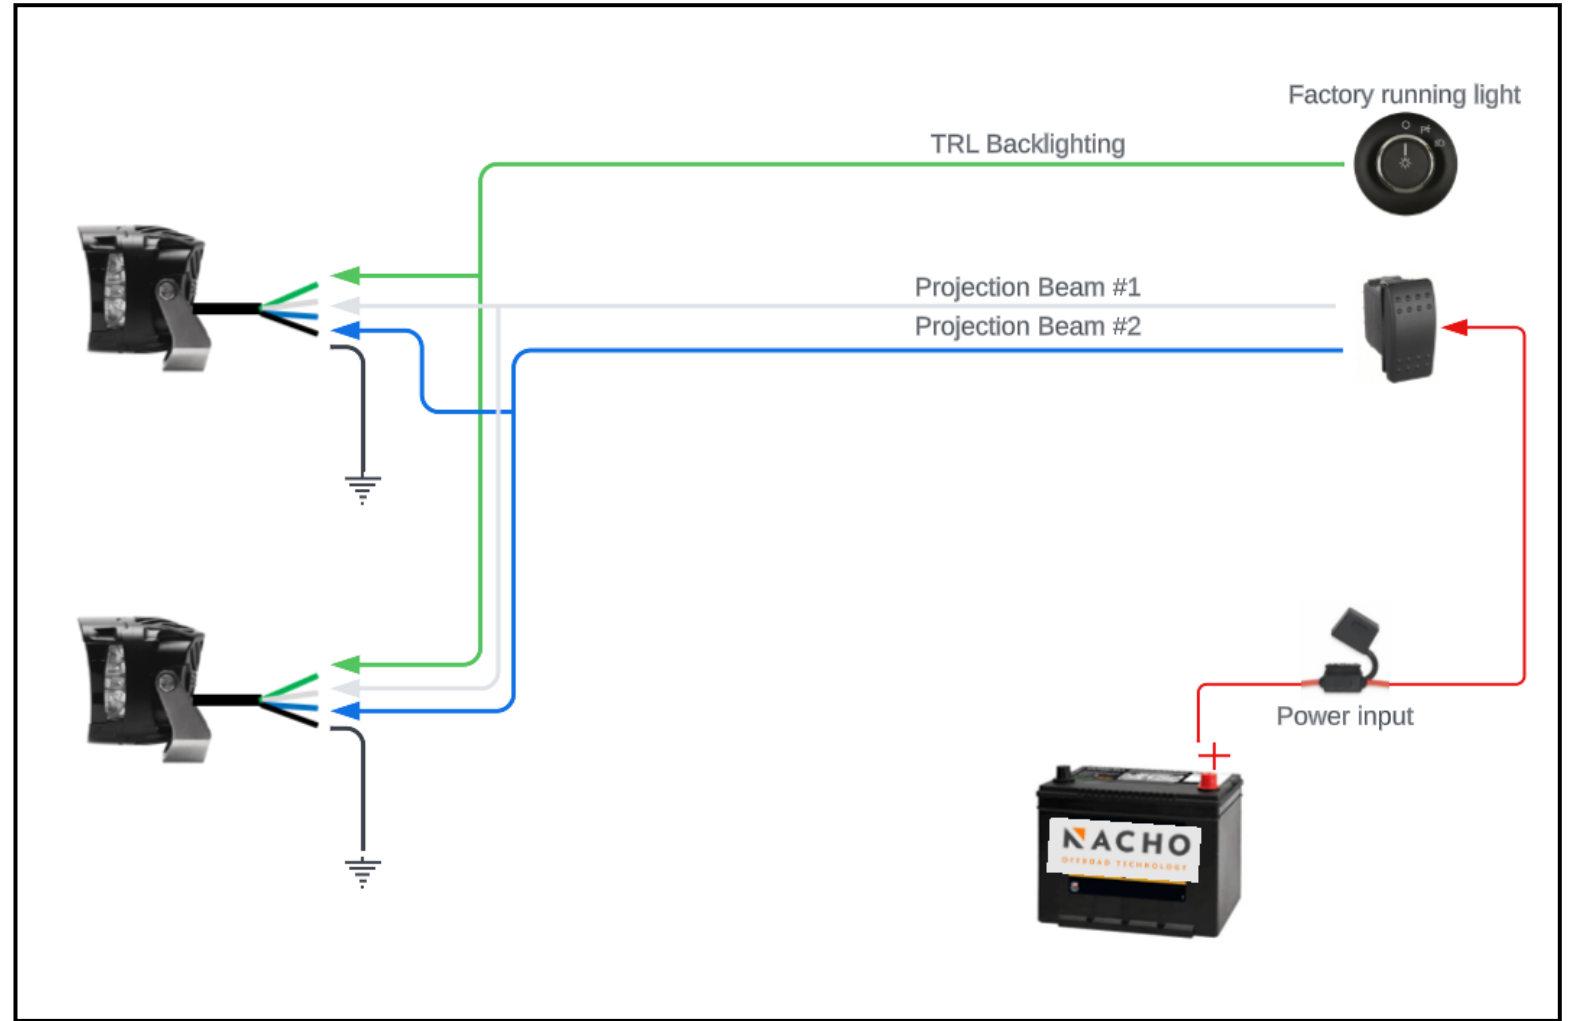

Nacho Quatro Wiring Configurations

Full independent control using 3 switches.

SKU	Beam	Projection Beam #1	Projection Beam #2	TRL
PM431	Spot	Low	High	Yes
PM451	Flood	Low	High	Yes
PM411	Combo	Flood	Spot/Flood	Yes
PM461 PM471	SAE	SAE J583	Spot/SAE Fog	Yes

Projection Beam #1	Aftermarket Dash Switch
Projection Beam #2	Aftermarket Dash Switch
TRL	Aftermarket Dash Switch

Full independent control using 3-way switch + Factory.

SKU	Beam	Projection Beam #1	Projection Beam #2	TRL
PM431	Spot	Low	High	Yes
PM451	Flood	Low	High	Yes
PM411	Combo	Flood	Spot/Flood	Yes
PM461 PM471	SAE	SAE J583	Spot/SAE Fog	Yes

Projection Beam #1	Aftermarket 3-way Dash Switch
Projection Beam #2	Aftermarket 3-way Dash Switch
TRL	Factory Running Light Switch

Full independent control using 1 switch + Factory.

SKU	Beam	Projection Beam #1	Projection Beam #2	TRL
PM431	Spot	Low	High	Yes
PM451	Flood	Low	High	Yes
PM411	Combo	Flood	Spot/Flood	Yes
PM461 PM471	SAE	SAE J583	Spot/SAE Fog	Yes

Projection Beam #1	Factory Fog Switch
Projection Beam #2	Aftermarket Dash Switch
TRL	Factory Running Light Switch

Full independent control using Factory only.

SKU	Beam	Projection Beam #1	Projection Beam #2	TRL
PM431	Spot	Low	High	Yes
PM451	Flood	Low	High	Yes
PM411	Combo	Flood	Spot/Flood	Yes
PM461 PM471	SAE	SAE J583	Spot/SAE Fog	Yes