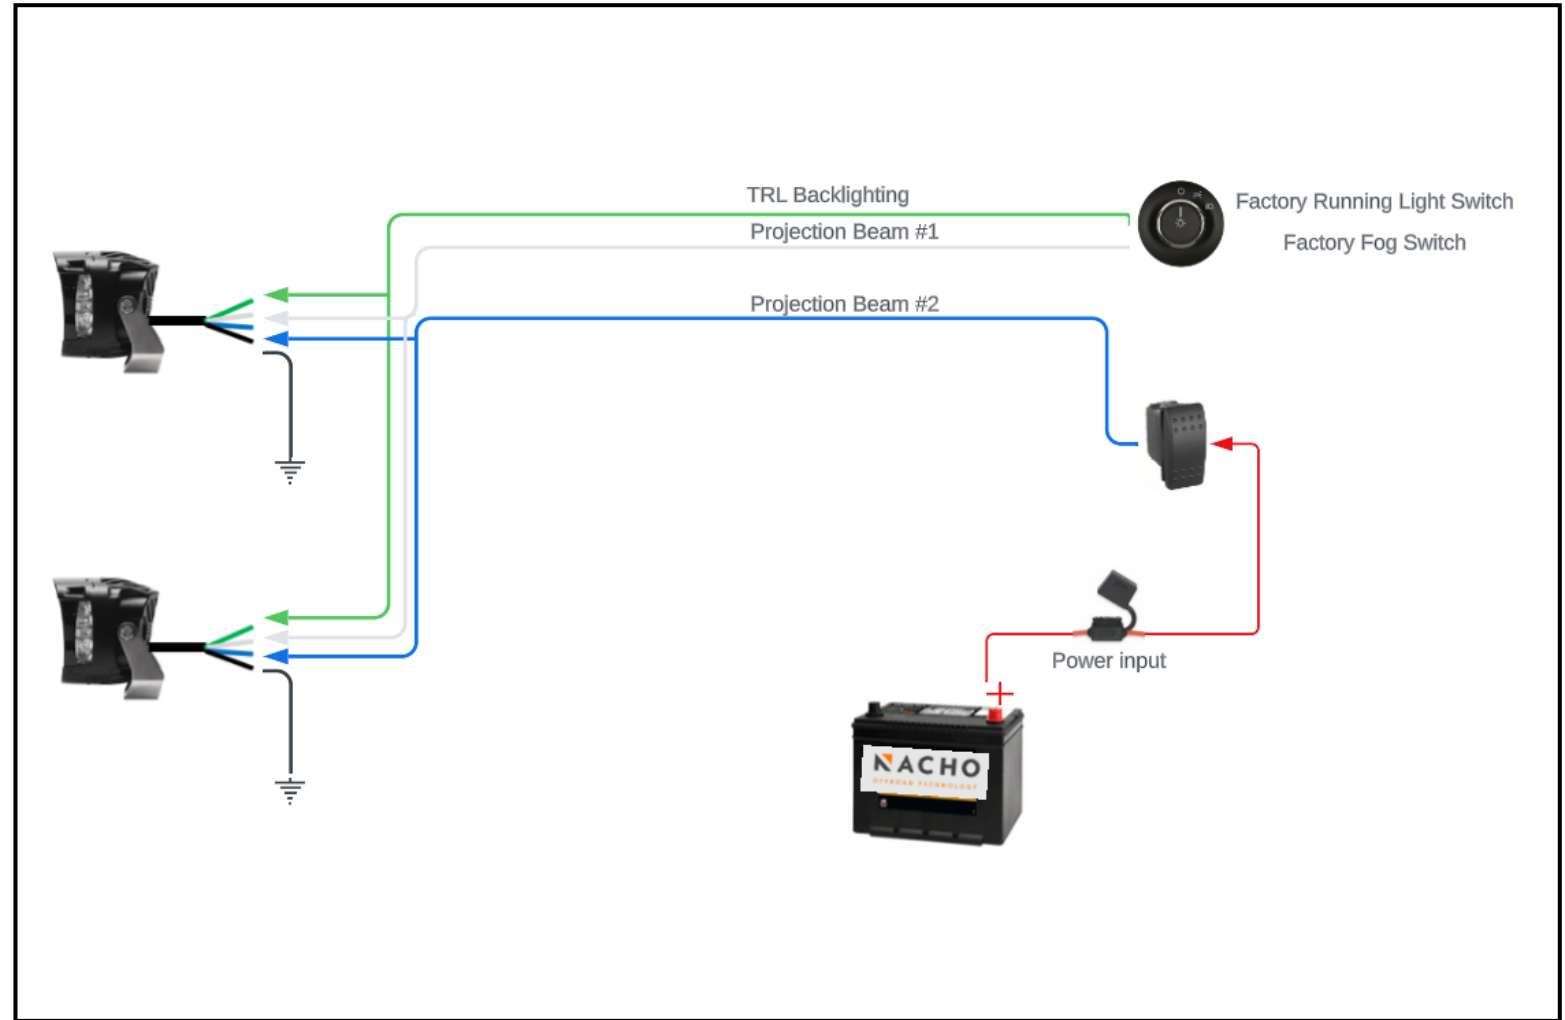

Projection Beam #1	Aftermarket Dash Switch
Projection Beam #2	Aftermarket Dash Switch
TRL	Aftermarket Dash Switch

Full independent control using 3-way switch + Factory.

SKU	Beam	Projection Beam #1	Projection Beam #2	TRL
PM431	Spot	Low	High	Yes
PM451	Flood	Low	High	Yes
PM411	Combo	Flood	Spot/Flood	Yes
PM461 PM471	SAE	SAE J583	Spot/SAE Fog	Yes

Projection Beam #1	Aftermarket 3-way Dash Switch
Projection Beam #2	Aftermarket 3-way Dash Switch
TRL	Factory Running Light Switch

Full independent control using 1 switch + Factory.

SKU	Beam	Projection Beam #1	Projection Beam #2	TRL
PM431	Spot	Low	High	Yes
PM451	Flood	Low	High	Yes
PM411	Combo	Flood	Spot/Flood	Yes
PM461 PM471	SAE	SAE J583	Spot/SAE Fog	Yes

Projection Beam #1	Factory Fog Switch
Projection Beam #2	Aftermarket Dash Switch
TRL	Factory Running Light Switch

Full independent control using Factory only.

SKU	Beam	Projection Beam #1	Projection Beam #2	TRL
PM431	Spot	Low	High	Yes
PM451	Flood	Low	High	Yes
PM411	Combo	Flood	Spot/Flood	Yes
PM461 PM471	SAE	SAE J583	Spot/SAE Fog	Yes

Projection Beam #1	Factory Fog Switch
Projection Beam #2	Factory High Beam Switch
TRL	Factory Running Light Switch

Non independent projection control using 2 switches. (All-on)

SKU	Beam	Projection Beam #1	Projection Beam #2	TRL
PM431	Spot	Low	High	Yes
PM451	Flood	Low	High	Yes
PM411	Combo	Flood	Spot/Flood	Yes
PM461 PM471	SAE	SAE J583	Spot/SAE Fog	Yes