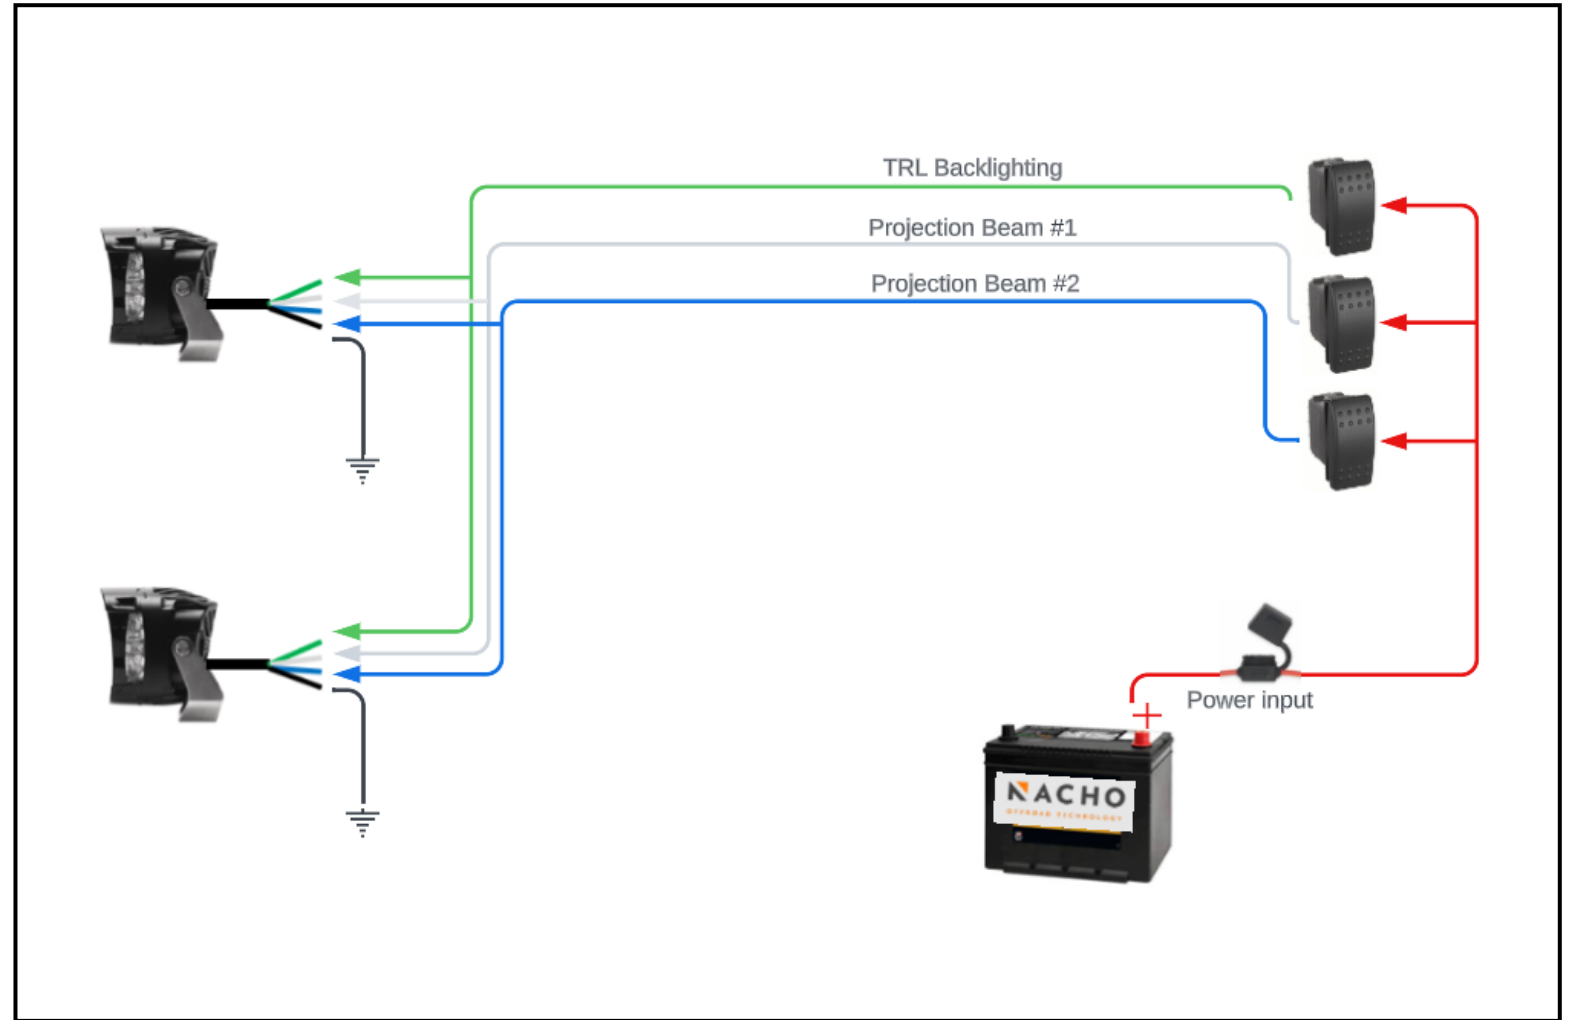

Nacho Quatro Wiring Configurations

Full independent control using 3 switches.

SKU	Beam	Projection Beam #1	Projection Beam #2	TRL
PM431	Spot	Low	High	Yes
PM451	Flood	Low	High	Yes
PM411	Combo	Flood	Spot/Flood	Yes
PM461 PM471	SAE	SAE J583	Spot/SAE Fog	Yes

Projection Beam #1	Aftermarket Dash Switch
Projection Beam #2	Aftermarket Dash Switch
TRL	Aftermarket Dash Switch

Full independent control using 3-way switch + Factory.

SKU	Beam	Projection Beam #1	Projection Beam #2	TRL
PM431	Spot	Low	High	Yes
PM451	Flood	Low	High	Yes
PM411	Combo	Flood	Spot/Flood	Yes
PM461 PM471	SAE	SAE J583	Spot/SAE Fog	Yes

Projection Beam #1	Aftermarket 3-way Dash Switch
Projection Beam #2	Aftermarket 3-way Dash Switch
TRL	Factory Running Light Switch

Full independent control using 1 switch + Factory.

SKU	Beam	Projection Beam #1	Projection Beam #2	TRL
PM431	Spot	Low	High	Yes
PM451	Flood	Low	High	Yes
PM411	Combo	Flood	Spot/Flood	Yes
PM461 PM471	SAE	SAE J583	Spot/SAE Fog	Yes

Projection Beam #1	Factory Fog Switch
Projection Beam #2	Aftermarket Dash Switch
TRL	Factory Running Light Switch

Full independent control using Factory only.

SKU	Beam	Projection Beam #1	Projection Beam #2	TRL
PM431	Spot	Low	High	Yes
PM451	Flood	Low	High	Yes
PM411	Combo	Flood	Spot/Flood	Yes
PM461 PM471	SAE	SAE J583	Spot/SAE Fog	Yes