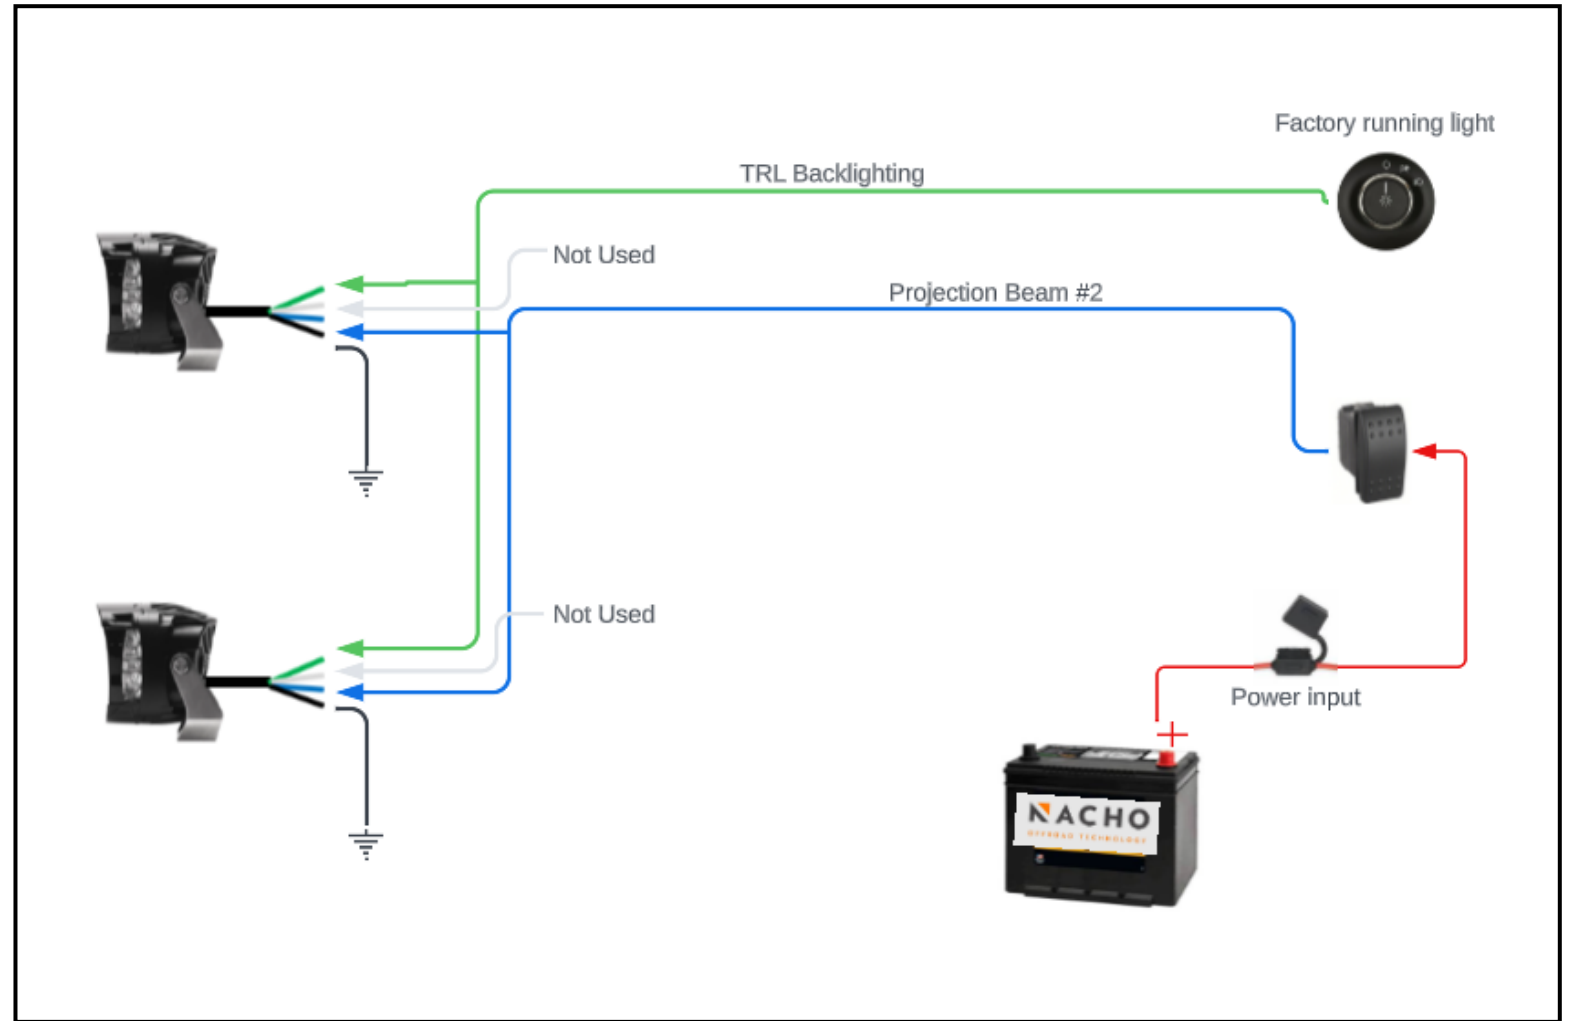

Projection Beam #1	Aftermarket 3-way Dash Switch
Projection Beam #2	Aftermarket 3-way Dash Switch
TRL	Factory Running Light Switch

Full independent control using 1 switch + Factory.

SKU	Beam	Projection Beam #1	Projection Beam #2	TRL
PM431	Spot	Low	High	Yes
PM451	Flood	Low	High	Yes
PM411	Combo	Flood	Spot/Flood	Yes
PM461 PM471	SAE	SAE J583	Spot/SAE Fog	Yes

Projection Beam #1	Factory Fog Switch
Projection Beam #2	Aftermarket Dash Switch
TRL	Factory Running Light Switch

Full independent control using Factory only.

SKU	Beam	Projection Beam #1	Projection Beam #2	TRL
PM431	Spot	Low	High	Yes
PM451	Flood	Low	High	Yes
PM411	Combo	Flood	Spot/Flood	Yes
PM461 PM471	SAE	SAE J583	Spot/SAE Fog	Yes

Projection Beam #1	Factory Fog Switch
Projection Beam #2	Factory High Beam Switch
TRL	Factory Running Light Switch

Non independent projection control using 2 switches. (All-on)

SKU	Beam	Projection Beam #1	Projection Beam #2	TRL
PM431	Spot	Low	High	Yes
PM451	Flood	Low	High	Yes
PM411	Combo	Flood	Spot/Flood	Yes
PM461 PM471	SAE	SAE J583	Spot/SAE Fog	Yes

Projection Beam #1	N/A
Projection Beam #2	Aftermarket Dash Switch
TRL	Aftermarket Dash Switch

Non independent projection control using 1 switch + Factory.

SKU	Beam	Projection Beam #1	Projection Beam #2	TRL
PM431	Spot	Low	High	Yes
PM451	Flood	Low	High	Yes
PM411	Combo	Flood	Spot/Flood	Yes
PM461 PM471	SAE	SAE J583	Spot/SAE Fog	Yes